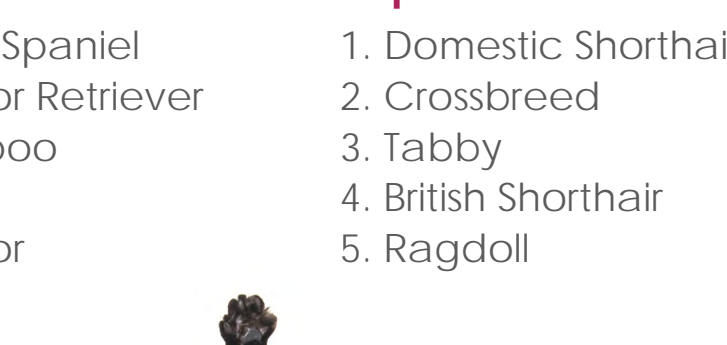

### Top cat breeds

1. Domestic Shorthair
2. Crossbreed
3. Tabby
4. British Shorthair
5. Tortoiseshell and White

### Top dog breeds

1. Labrador Retriever
2. Labrador
3. Cockapoo
4. Pug
5. Labrador

### Top cat breeds

1. Domestic Shorthair
2. Crossbreed
3. Tabby
4. British Shorthair
5. Ragdoll

\*The data used for this tool is based on research amongst thousands of Sainsbury's customers around the UK, as well as Sainsbury's Bank Pet Insurance customers. The findings for your area are therefore indicative, and relate to the breakdown of cat and dog ownership amongst Sainsbury's customers in your region, and the breeds of dogs and cats they own. Furthermore, a nationwide survey was used to determine popular pet names.