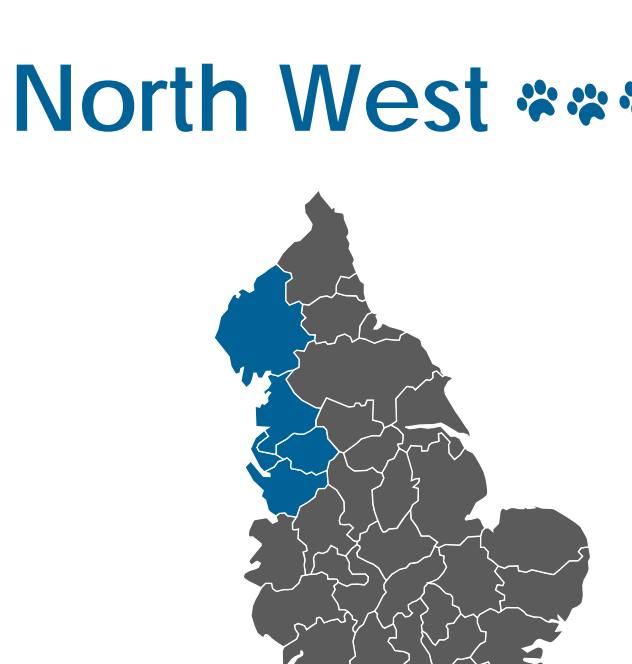

## South West

## Eastern

### Did you know?

Norwich has the highest level of cat ownership in the UK - 44% of households have a cat.

## North West