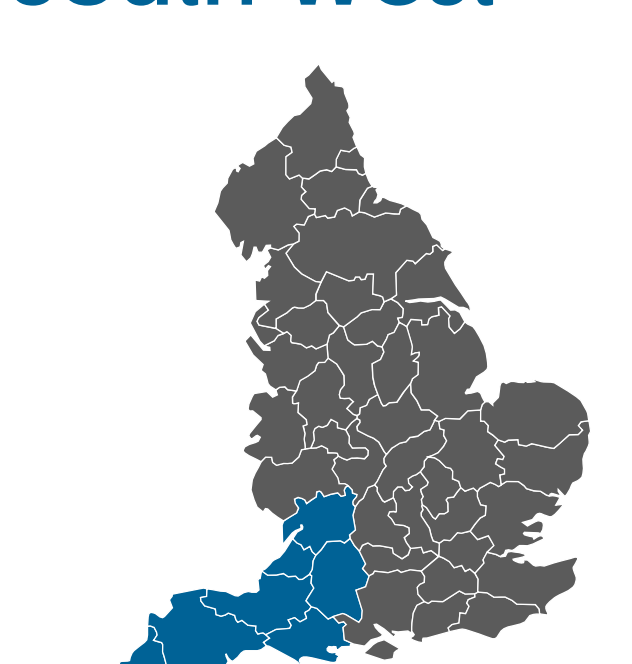

## London

### Top cat breeds

1. Domestic Shorthair
2. Crossbreed
3. Tabby
4. British Shorthair
5. Domestic Long Hair

### Did you know?

London's top dogs are on average 28% shorter and 47% lighter than the UK's top 5.

## South West