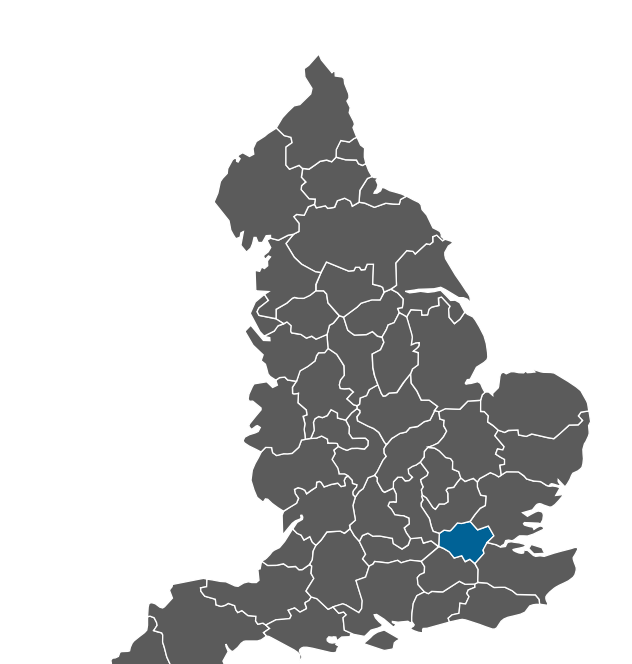

### Did you know?

Newcastle is the city with the highest level of dog ownership in the UK - 41% of households have a dog.

## East Midlands

## London

## South West