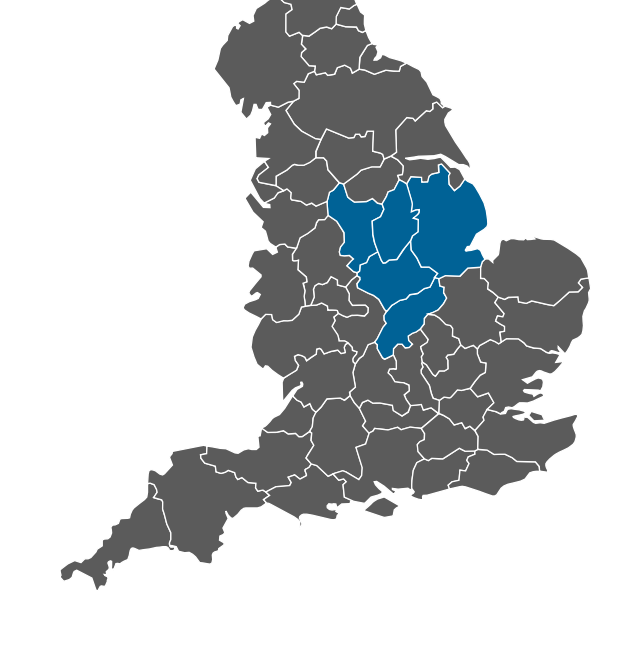

## North East

### Top cat breeds

1. Domestic Shorthair
2. Crossbreed
3. Tabby
4. Bengal
5. Domestic Medium Hair

### Did you know?

Newcastle is the city with the highest level of dog ownership in the UK - 41% of households have a dog.

## East Midlands