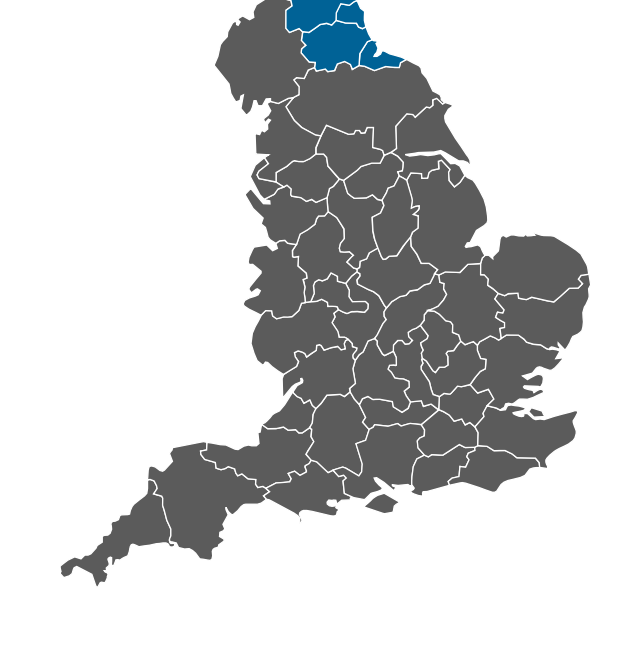

### Top cat breeds

1. Domestic Shorthair
2. Crossbreed
3. British Shorthair
4. Tabby
5. Maine Coon

## Wales

## North East

## East Midlands